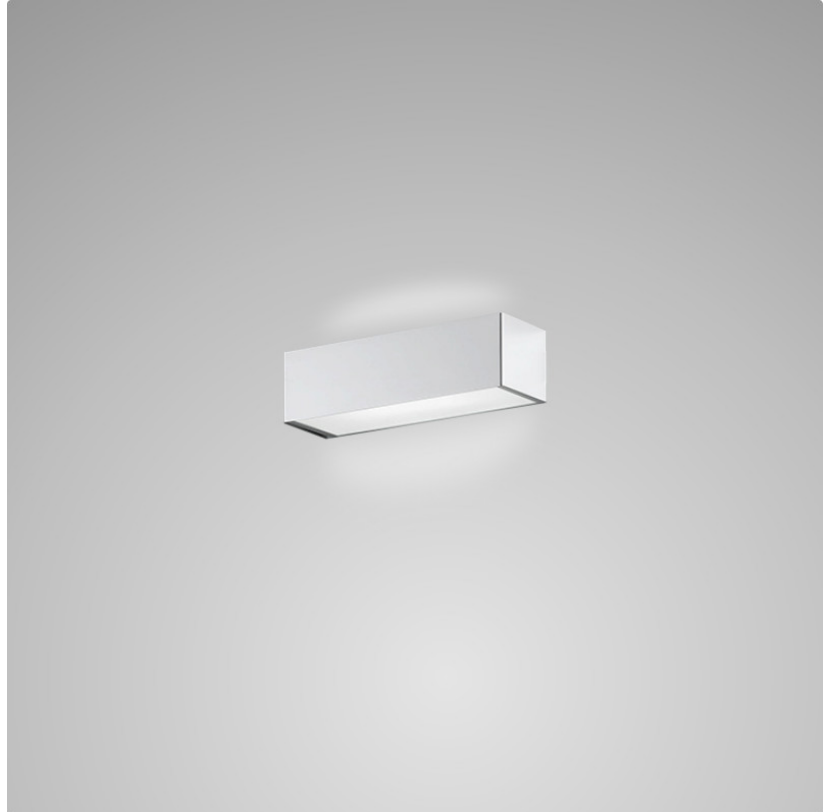

TOY SURFACE

D83139

GENERAL

Series: Toy _____
Brand: Panzeri _____
Division: Design _____
Mounting Type: Surface _____
Mounting Location: Wall _____
Subcategory: Ambient _____

PHYSICAL

Shape: Rectangle _____
Length (mm): 250 _____
Length (in): 9 7/8 _____
Height (mm): 70 _____
Height (in): 2 3/4 _____
Extension (mm): 85 _____
Extension (in): 3 1/4 _____
Light Distribution: Direct / Indirect _____
Weight (kg): 0.9 _____
Weight (lbs): 2 _____
Diffuser: Frost White Glass _____
Fixture Finish: SST _____
Fixture Material: Metal _____

ELECTRICAL

Number of Lamps: 1 _____
Lamp Type: CFL _____
Bulb Included: Bulb Not Included _____
Total Output Wattage (W): 26 _____
Max. Wattage Per Lamp (W): 26 _____
Lamp Base: GX24-q3 _____
Driver Included: Yes _____
Driver Type: Ballast - 120Vac - Non-dimming _____
Input Voltage (V): 120 _____

LED

OPTICAL

RATINGS AND CERTIFICATIONS

Certified By: CSA Certified to UL and CSA Standards _____
IP rating: IP40 _____