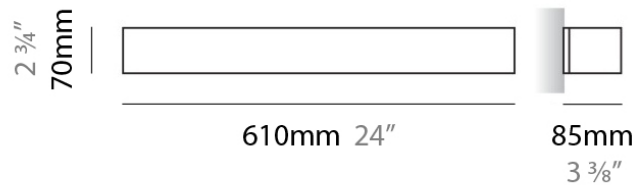

TOY SURFACE

D83140

GENERAL

Series: Toy
Brand: Panzeri
Division: Design
Mounting Type: Surface
Mounting Location: Wall
Subcategory: Ambient

PHYSICAL

Shape: Rectangle
Length (mm): 610
Length (in): 24
Height (mm): 70
Height (in): 2 3/4
Extension (mm): 85
Extension (in): 3 3/8
Light Distribution: Direct / Indirect
Weight (kg): 2.7
Weight (lbs): 6
Diffuser: Frost White Glass
Fixture Finish: WHI
Fixture Material: Metal

ELECTRICAL

Number of Lamps: 1
Lamp Type: LED Retrofit / CFL
Bulb Included: Bulb Not Included
Total Output Wattage (W): 26 / 55
Max. Wattage Per Lamp (W): 26 / 55
Lamp Base: 2GX13
Dimming: Non-Dimmable
Driver Included: Yes
Driver Location: Integrated
Driver Type: Ballast - Universal - Non-dimming
Input Voltage (V): 120 - 277

LED

OPTICAL

RATINGS AND CERTIFICATIONS

Certified By: CSA Certified to UL and CSA Standards
IP rating: IP40