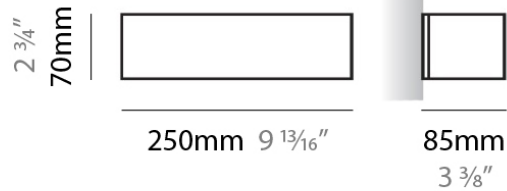

TOY SURFACE

D83139

GENERAL

Series: Toy _____
Brand: Panzeri _____
Division: Design _____
Mounting Type: Surface _____
Mounting Location: Wall _____
Subcategory: Ambient _____

PHYSICAL

Shape: Rectangle _____
Length (mm): 250 _____
Length (in): 9 7/8 _____
Height (mm): 70 _____
Height (in): 2 3/4 _____
Extension (mm): 85 _____
Extension (in): 3 1/4 _____
Light Distribution: Direct / Indirect _____
Weight (kg): 0.9 _____
Weight (lbs): 2 _____
Diffuser: Frost White Glass _____
Fixture Finish: SST _____
Fixture Material: Metal _____

ELECTRICAL

Number of Lamps: 1 _____
Lamp Type: CFL _____
Bulb Included: Bulb Not Included _____
Total Output Wattage (W): 26 _____
Max. Wattage Per Lamp (W): 26 _____
Lamp Base: GX24-q3 _____
Driver Included: Yes _____
Driver Type: Ballast - 120Vac - Non-dimming _____
Input Voltage (V): 120 _____

LED

OPTICAL

RATINGS AND CERTIFICATIONS

Certified By: CSA Certified to UL and CSA Standards _____
IP rating: IP40 _____