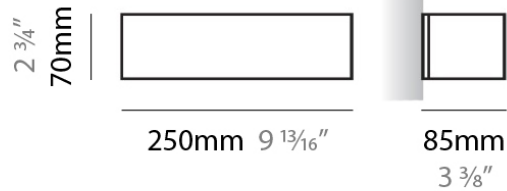

TOY SURFACE

D83137

GENERAL

Series: Toy
Brand: Panzeri
Division: Design
Mounting Type: Surface
Mounting Location: Wall
Subcategory: Ambient

PHYSICAL

Shape: Rectangle
Length (mm): 250
Length (in): 9 7/8
Height (mm): 70
Height (in): 2 3/4
Extension (mm): 85
Extension (in): 3 1/4
Light Distribution: Direct / Indirect
Weight (kg): 0.9
Weight (lbs): 2
Diffuser: Frost White Glass
Fixture Finish: WHI
Fixture Material: Metal

ELECTRICAL

Number of Lamps: 1
Lamp Type: CFL
Bulb Included: Bulb Not Included
Total Output Wattage (W): 26
Max. Wattage Per Lamp (W): 26
Lamp Base: GX24-q3
Dimming: Non-Dimmable
Driver Included: Yes
Driver Type: Ballast - 120Vac - Non-dimming
Input Voltage (V): 120

LED

OPTICAL

RATINGS AND CERTIFICATIONS

Certified By: CSA Certified to UL and CSA Standards
IP rating: IP40