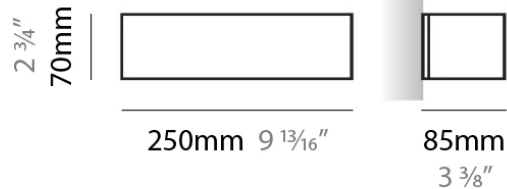

TOY SURFACE

D83285

GENERAL

Series: Toy
Brand: Panzeri
Division: Design
Mounting Type: Surface
Mounting Location: Wall
Subcategory: Ambient

PHYSICAL

Shape: Rectangle
Length (mm): 250
Length (in): 9 ⁷/₁₆
Height (mm): 70
Height (in): 2 ³/₄
Extension (mm): 85
Extension (in): 3 ¹/₄
Light Distribution: Direct / Indirect
Weight (kg): 0.9
Weight (lbs): 2
Diffuser: Frost White Glass
Fixture Material: Metal

ELECTRICAL

Number of Lamps: 1
Lamp Type: LED
Total Output Wattage (W): 12
Dimming: Non-Dimmable
Driver Included: Yes
Driver Location: Integrated
Driver Type: Constant Current
Driver Class: Class 2
Input Voltage (V): 120
Upon Request: (Dimming and 277V options available with remote driver sold separately)

LED

Color Temperature (°K): 3000
Nominal Lumen (lm): 2 x 730
CRI: >80 CRI

OPTICAL

RATINGS AND CERTIFICATIONS

Certified By: CSA Certified to UL and CSA Standards
IP rating: IP40