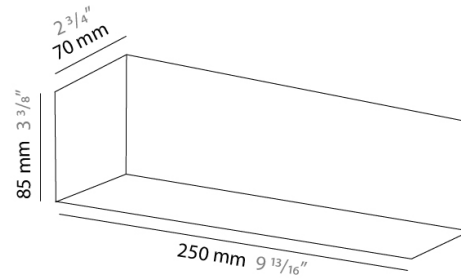

TOY SURFACE

D83281-MSS

GENERAL

Series: Toy _____

Brand: Panzeri _____

Division: Design _____

Mounting Type: Surface _____

Mounting Location: Wall _____

PHYSICAL

Shape: Rectangle _____

Length (mm): 250 _____

Length (in): $9 \frac{13}{16}$ _____

Height (mm): 70 _____

Height (in): $2 \frac{3}{4}$ _____

Extension (mm): 85 _____

Extension (in): $3 \frac{3}{8}$ _____

Light Distribution: Direct / Indirect _____

Weight (kg): 0.82 _____

Weight (lbs): 1.8 _____

Diffuser: Frost White Glass _____

Fixture Material: Metal _____

ELECTRICAL

Lamp Type: LED _____

Input Wattage (W): 13 _____

Total Output Wattage (W): 12 _____

Driver Included: Yes _____

Driver Location: Integrated _____

Driver Type: Integral LED driver, 700mA (Dimming and 277V options available with remote driver sold separately) _____

LED

Color Temperature (°K): 3000 _____

Max. Delivered Lumen (lm): 938 _____

CRI: >80 CRI _____

OPTICAL

RATINGS AND CERTIFICATIONS

Certified By: CSA Certified to UL and CSA Standards _____

IP rating: IP20 _____