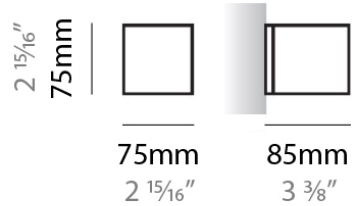

PROJECT
TYPE
NOTES
QUANTITY
DATE

TOY SURFACE

D83147-MSS

GENERAL

Series: Toy
Brand: Panzeri
Division: Design
Mounting Type: Surface
Mounting Location: Wall

PHYSICAL

Shape: Square
Length (mm): 75
Length (in): 2 ¹⁵/₁₆
Height (mm): 75
Height (in): 2 ¹⁵/₁₆
Extension (mm): 85
Extension (in): 3 ³/₈
Light Distribution: Direct / Indirect
Weight (kg): 0.6
Weight (lbs): 1
Diffuser: Frost White Glass
Fixture Material: Metal

ELECTRICAL

Number of Lamps: 1
Lamp Type: LED Retrofit / Halogen
Bulb Included: Bulb Not Included
Total Output Wattage (W): 3 / 35
Max. Wattage Per Lamp (W): 3 / 35
Lamp Base: G9
Input Voltage (V): 120

LED

Nominal Lumen (lm): 650

OPTICAL

RATINGS AND CERTIFICATIONS

Certified By: CSA Certified to UL and CSA Standards
IP rating: IP20